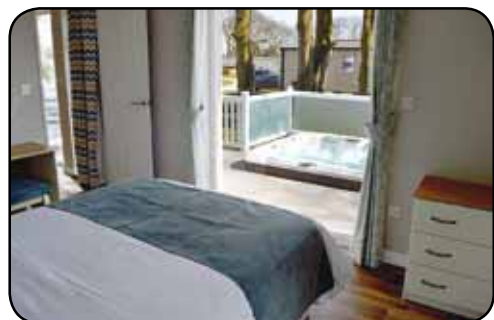

**Sliver Plus 2 Bed Caravan:** 35FT X 12FT Wide, Two Bedroom Caravan. One Double Bedroom and a Twin Bedroom. Double sofa bed in lounge. With an open plan lounge, kitchen and diner featured a flat screen TV and well equipped kitchen. Central heating plus gas fire in lounge. Walk In Shower (No Towels Included). Allotted car park space. Check In 3pm.

**Gold Plus 2 Or 3 Bed Caravan:** Stylish 12-ft wide caravan, one master double bedroom and one or two twin bedrooms with a pull-out sofa bed in the lounge. With an open plan lounge, kitchen and diner featured a flat screen TV and well equipped kitchen. Central heating plus gas fire in lounge. These caravans also feature a decking area with garden furniture. Walk In Shower (No Towels Included). Car park space. (Option of hot tub) Check In 3pm.

**Gold 2 Bed Bungalows:** These Bungalows feature a kitchen and living area as well as 1 double bedroom and 1 twin bedroom, each with its own bathroom for added privacy. Both bedrooms feature en-suites. Walk In Shower (No Towels Included). Allotted car park space. Check In 2pm.

**Platinum 2 Bed Lodges:** Our most luxurious accommodation are perfect for 2 couples, featuring a master bedroom with en-suite walk in shower, twin bedroom plus family bathroom with shower over bath (No Towels Included). Also featuring a spacious, open lounge, diner and kitchen with a flat screen TV. Patio doors open onto generous deck with garden furniture and an outdoor hot tub. Allotted car park space. Check In 2pm.