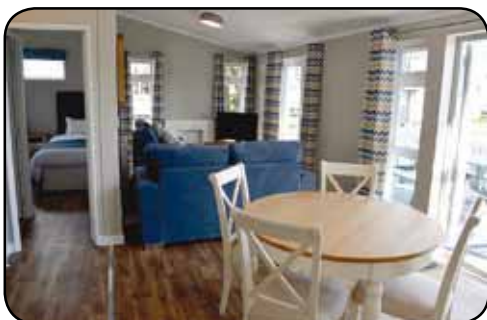

**Sliver Plus 2 Bed Caravan:** 35FT X 12FT Wide, Two Bedroom Caravan. One Double Bedroom and a Twin Bedroom. Double sofa bed in lounge. With an open plan lounge, kitchen and diner featured a flat screen TV and well equipped kitchen. Central heating plus gas fire in lounge. Walk In Shower (No Towels Included). Allotted car park space. Check In 3pm.

**Apartments (Ground & First Floor):** These ground & first-floor apartments feature 2 or 3 bedrooms, one en-suite with walk in shower plus a family bathroom with bath only (No Towels Included). A combined lounge and diner with TV, well equipped kitchen with cooker, microwave and fridge. Heating in lounge and bedrooms. Check In 3pm.

**Gold Plus 2 Or 3 Bed Caravan:** Stylish 12-ft wide caravan, one master double bedroom and one or two twin bedrooms with a pull-out sofa bed in the lounge. With an open plan lounge, kitchen and diner featured a flat screen TV and well equipped kitchen. Central heating plus gas fire in lounge. These caravans also feature a decking area with garden furniture. Walk In Shower (No Towels Included). Car park space. (Option of hot tub) Check In 3pm.

**Gold 2 Bed Bungalows:** These Bungalows feature a kitchen and living area as well as 1 double bedroom and 1 twin bedroom, each with its own bathroom for added privacy. Both bedrooms feature en-suites. Walk In Shower (No Towels Included). Allotted car park space. Check In 2pm.