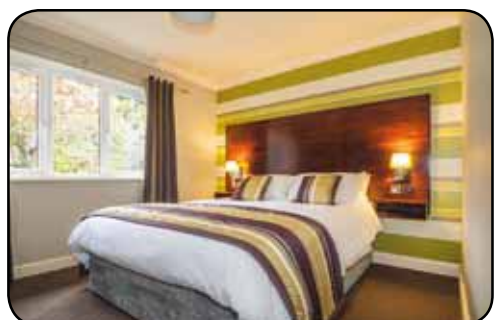

**Sliver Plus 2 Bed Caravan:** 35FT X 12FT Wide, Two Bedroom Caravan. One Double Bedroom and a Twin Bedroom. Double sofa bed in lounge. With an open plan lounge, kitchen and diner featured a flat screen TV and well equipped kitchen. Central heating plus gas fire in lounge. Walk In Shower (No Towels Included). Allotted car park space. Check In 3pm.

**Gold Plus 2 Or 3 Bed Caravan:** Stylish 12-ft wide caravan, one master double bedroom and one or two twin bedrooms with a pull-out sofa bed in the lounge. With an open plan lounge, kitchen and diner featured a flat screen TV and well equipped kitchen. Central heating plus gas fire in lounge. These caravans also feature a decking area with garden furniture. Walk In Shower (No Towels Included). Car park space. (Option of hot tub) Check In 3pm.

**Gold 2 Bed Bungalows:** These Bungalows feature a kitchen and living area as well as 1 double bedroom and 1 twin bedroom, each with its own bathroom for added privacy. Both bedrooms feature en-suites. Walk In Shower (No Towels Included). Allotted car park space. Check In 2pm.

**Platinum 2 Bed Lodges:** Our most luxurious accommodation are perfect for 2 couples, featuring a master bedroom with en-suite walk in shower, twin bedroom plus family bathroom with shower over bath (No Towels Included). Also featuring a spacious, open lounge, diner and kitchen with a flat screen TV. Patio doors open onto generous deck with garden furniture and an outdoor hot tub. Allotted car park space. Check In 2pm.